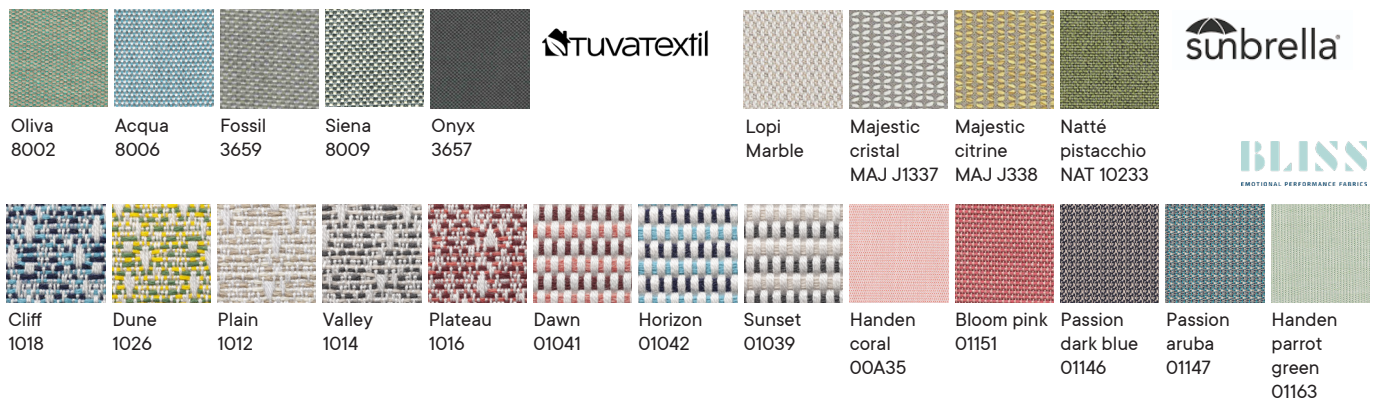

Anti-stain
Anti-manchas

Mildew Resistant
No se pudren

Easy to clean and maintain
Fácil limpieza y mantenimiento

FINISHES

Metal finishes / Acabados metálicos

Outdoor fabric / Tela exterior

Outdoor technical leather / Tapicería polipiel exterior